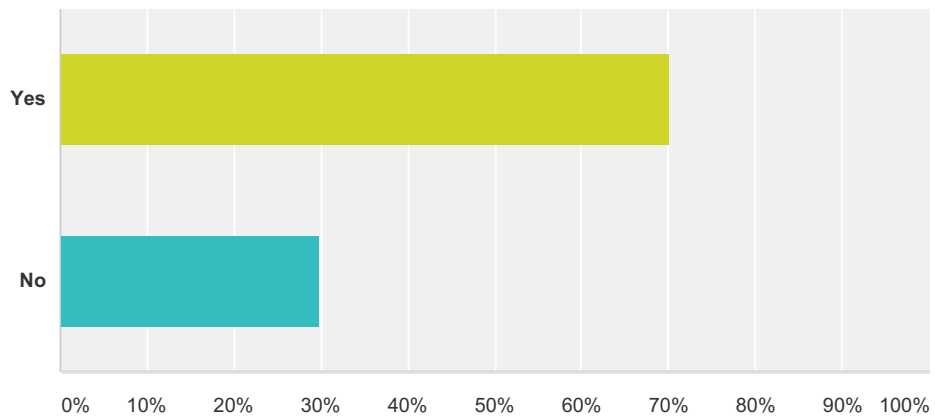

Q5 Do you believe you are an Unsung Hero in anyway?

Answered: 362 Skipped: 0

Answer Choices	Responses
Yes	70.17% 254
No	29.83% 108
Total	362