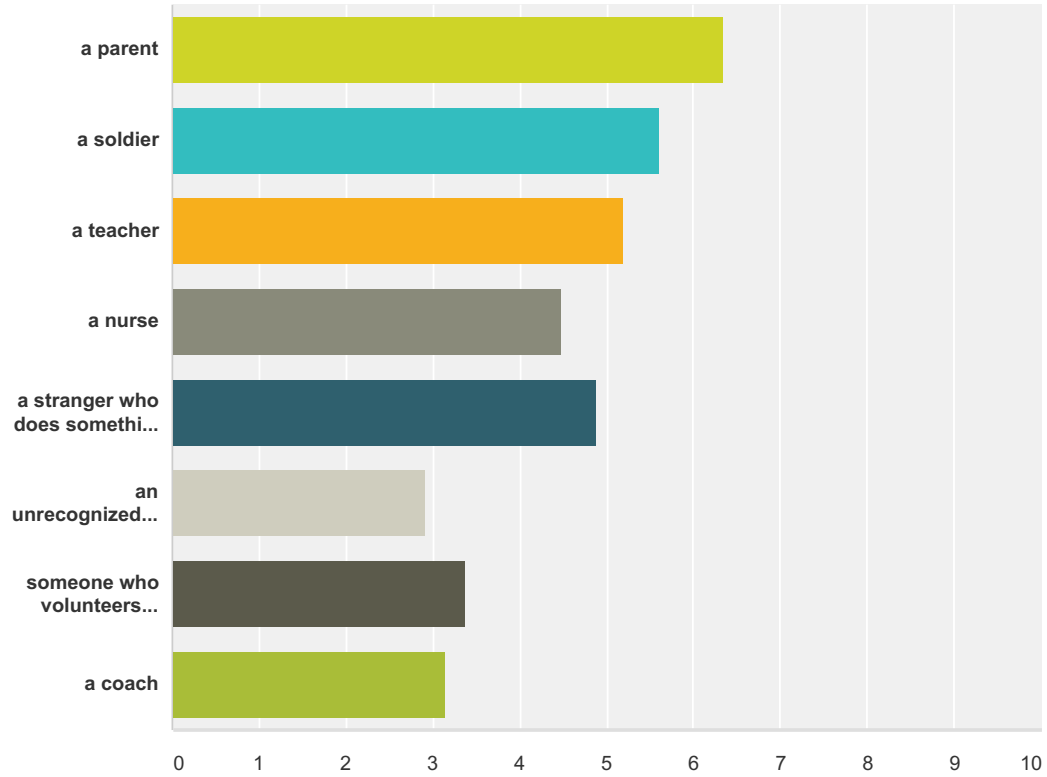

### Q2 Are you male or female?

Answered: 362 Skipped: 0

Answer Choices	Responses	
Male	17.13%	62
Female	82.87%	300
<b>Total</b>		<b>362</b>

### Q3 Rate the following in order of who you believe fits the definition the best of an "Unsung Hero?"

Answered: 362 Skipped: 0

	1	2	3	4	5	6	7	8	Total	Score
a parent	40.88% 148	23.76% 86	11.60% 42	4.70% 17	6.35% 23	3.31% 12	3.87% 14	5.52% 20	362	6.35
a soldier	17.96% 65	25.14% 91	17.96% 65	13.54% 49	7.18% 26	6.63% 24	6.91% 25	4.70% 17	362	5.62
a teacher	6.63% 24	17.96% 65	22.93% 83	19.06% 69	15.19% 55	11.33% 41	5.25% 19	1.66% 6	362	5.19
a nurse	1.93% 7	6.91% 25	16.30% 59	25.97% 94	20.99% 76	18.51% 67	7.46% 27	1.93% 7	362	4.48
a stranger who does something kind for someone they don't know	19.34% 70	11.60% 42	9.67% 35	11.60% 42	18.51% 67	12.71% 46	7.73% 28	8.84% 32	362	4.88
an unrecognized artist	8.29% 30	3.87% 14	5.52% 20	3.31% 12	7.46% 27	14.09% 51	20.72% 75	36.74% 133	362	2.93
someone who volunteers through a church or a religious organization	1.66% 6	4.97% 18	9.12% 33	13.26% 48	10.77% 39	19.89% 72	26.24% 95	14.09% 51	362	3.38
a coach	3.31% 12	5.80% 21	6.91% 25	8.56% 31	13.54% 49	13.54% 49	21.82% 79	26.52% 96	362	3.16